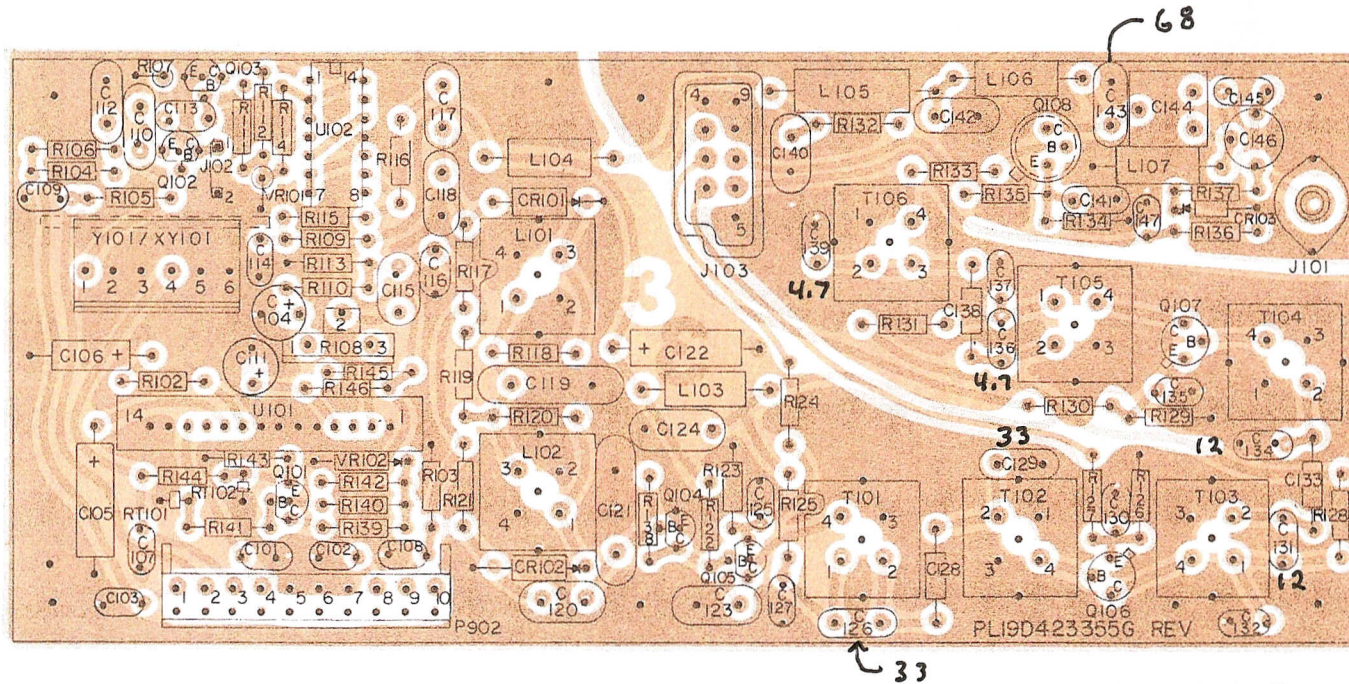

GE Mastr Exec II LoBand (42-50 MHz) exciter.

LBI30045

For Ham Radio Frequencies in 52-54 MHz range make the following capacitor changes to Exec II LoBand 42-50 MHz exciter making it easier to tune.

- | | |
|------------|-------------|
| C126 33 pf | C136 4.7 pf |
| C129 33 pf | C139 4.7 pf |
| C131 12 pf | C143 68 pf |
| C134 12 pf | |

(19C327179, Rev. 1)
 (19D423331, Sh. 2, Rev. 3)
 (19D423331, Sh. 3, Rev. 3)

March 31, 2009